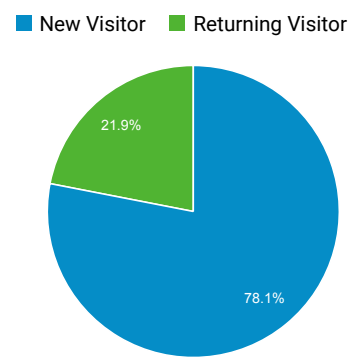

Audience Overview

All Users
100.00% Users

Jul 1, 2018 - Jul 31, 2018

Overview

<p>Users</p> <p>694</p>	<p>New Users</p> <p>619</p>	<p>Sessions</p> <p>1,035</p>
<p>Number of Sessions per User</p> <p>1.49</p>	<p>Pageviews</p> <p>4,287</p>	<p>Pages / Session</p> <p>4.14</p>
<p>Avg. Session Duration</p> <p>00:06:21</p>	<p>Bounce Rate</p> <p>51.98%</p>	

Country	Users	% Users
1. United States	71	10.13%
2. France	60	8.56%
3. Nigeria	52	7.42%
4. United Kingdom	41	5.85%
5. China	32	4.56%
6. India	26	3.71%
7. Cameroon	24	3.42%
8. Benin	20	2.85%
9. Kenya	18	2.57%
10. Congo - Kinshasa	15	2.14%

Continental

All Users
100.00% Sessions

Jul 1, 2018 - Jul 31, 2018

Continental

Sub Continent	Pageviews ▼	Sessions ▼
	4,287 % of Total: 100.00% (4,287)	1,035 % of Total: 100.00% (1,035)
1. Northern America	720	10.72%
2. Northern Europe	606	7.54%
3. Western Europe	482	9.57%
4. Western Africa	407	16.91%
5. Eastern Africa	389	10.24%
6. Middle Africa	380	10.92%
7. (not set)	360	4.83%
8. Northern Africa	159	6.28%
9. Southern Asia	151	3.77%
10. Southern Africa	133	5.31%