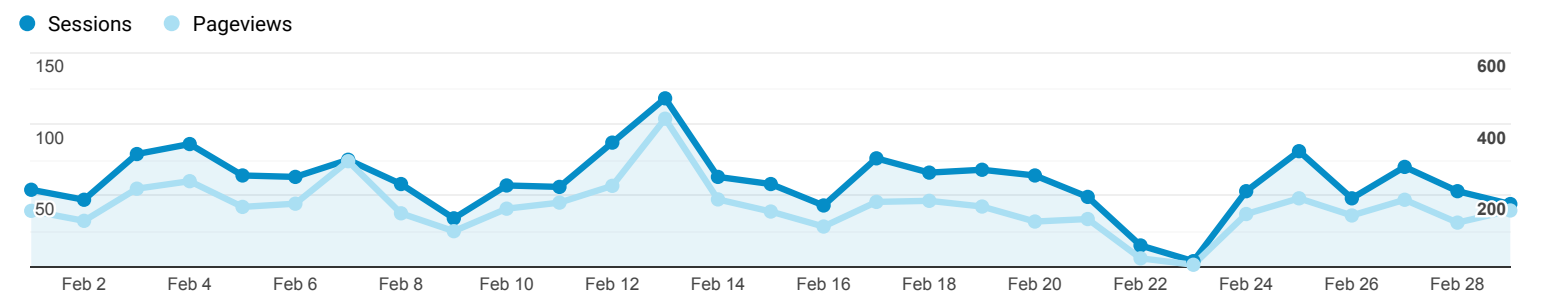

Metrics

All Users
100.00% Pageviews

Feb 1, 2020 - Feb 29, 2020

Explorer

Summary

Country	Pageviews	Sessions	Users	New Users	Avg. Session Duration	Bounce Rate
	4,859 % of Total: 100.00% (4,859)	1,733 % of Total: 100.00% (1,733)	1,241 % of Total: 100.00% (1,241)	1,090 % of Total: 100.09% (1,089)	00:04:03 Avg for View: 00:04:03 (0.00%)	57.59% Avg for View: 57.59% (0.00%)
1. Nigeria	456 (9.38%)	156 (9.00%)	130 (10.41%)	121 (11.10%)	00:05:16	53.85%
2. Congo - Brazzaville	416 (8.56%)	110 (6.35%)	25 (2.00%)	12 (1.10%)	00:06:36	40.00%
3. Benin	340 (7.00%)	84 (4.85%)	56 (4.48%)	40 (3.67%)	00:06:11	45.24%
4. India	303 (6.24%)	160 (9.23%)	67 (5.36%)	63 (5.78%)	00:03:45	65.62%
5. United Kingdom	274 (5.64%)	61 (3.52%)	51 (4.08%)	49 (4.50%)	00:03:18	37.70%
6. Burkina Faso	217 (4.47%)	81 (4.67%)	56 (4.48%)	50 (4.59%)	00:05:28	51.85%
7. Côte d'Ivoire	197 (4.05%)	72 (4.15%)	53 (4.24%)	36 (3.30%)	00:03:29	62.50%
8. United States	197 (4.05%)	94 (5.42%)	75 (6.00%)	72 (6.61%)	00:01:40	57.45%
9. Senegal	192 (3.95%)	76 (4.39%)	52 (4.16%)	42 (3.85%)	00:03:43	51.32%
10. Guinea	190 (3.91%)	34 (1.96%)	14 (1.12%)	9 (0.83%)	00:09:44	44.12%
11. South Africa	160 (3.29%)	56 (3.23%)	49 (3.92%)	44 (4.04%)	00:01:49	66.07%
12. France	150 (3.09%)	37 (2.14%)	33 (2.64%)	30 (2.75%)	00:06:53	62.16%
13. Mali	135 (2.78%)	46 (2.65%)	35 (2.80%)	23 (2.11%)	00:05:15	52.17%
14. Canada	125 (2.57%)	35 (2.02%)	23 (1.84%)	20 (1.83%)	00:04:27	34.29%
15. Madagascar	109 (2.24%)	37 (2.14%)	28 (2.24%)	25 (2.29%)	00:02:12	48.65%
16. Chad	100 (2.06%)	25 (1.44%)	11 (0.88%)	9 (0.83%)	00:09:40	36.00%
17. Uganda	83 (1.71%)	15 (0.87%)	12 (0.96%)	10 (0.92%)	00:06:46	46.67%
18. Algeria	77 (1.58%)	27 (1.56%)	20 (1.60%)	18 (1.65%)	00:06:09	55.56%
19. Morocco	77 (1.58%)	42 (2.42%)	41 (3.28%)	37 (3.39%)	00:01:36	71.43%
20. Congo - Kinshasa	72 (1.48%)	35 (2.02%)	30 (2.40%)	28 (2.57%)	00:02:27	74.29%