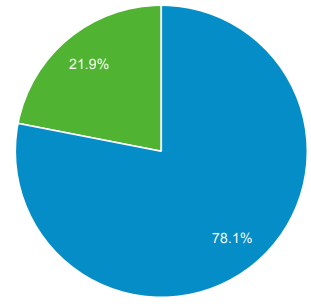

Audience Overview

Feb 1, 2020 - Feb 29, 2020

All Users
100.00% Users

Overview

Users 1,241	New Users 1,089	Sessions 1,733
Number of Sessions per User 1.40	Pageviews 4,859	Pages / Session 2.80
Avg. Session Duration 00:04:03	Bounce Rate 57.59%	

■ New Visitor ■ Returning Visitor

Country	Users	% Users
1. Nigeria	130	10.41%
2. United States	75	6.00%
3. India	67	5.36%
4. Burkina Faso	56	4.48%
5. Benin	56	4.48%
6. Côte d'Ivoire	53	4.24%
7. Senegal	52	4.16%
8. United Kingdom	51	4.08%
9. South Africa	49	3.92%
10. Morocco	41	3.28%

Rows 1 - 100 of 100

Continental

All Users
100.00% Pageviews

Feb 1, 2020 - Feb 29, 2020

Continental

Continent	Pageviews	Sessions	Users
	4,859 % of Total: 100.00% (4,859)	1,733 % of Total: 100.00% (1,733)	1,241 % of Total: 100.00% (1,241)
1. Africa	3,363 (69.21%)	1,128 (65.09%)	800 (64.21%)
2. Europe	633 (13.03%)	185 (10.68%)	164 (13.16%)
3. Asia	462 (9.51%)	252 (14.54%)	148 (11.88%)
4. Americas	378 (7.78%)	149 (8.60%)	117 (9.39%)
5. (not set)	12 (0.25%)	11 (0.63%)	9 (0.72%)
6. Oceania	11 (0.23%)	8 (0.46%)	8 (0.64%)