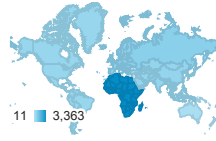

91.	Hungary	1 (0.02%)	1 (0.06%)	1 (0.08%)	1 (0.09%)	00:00:00	100.00%
92.	Kuwait	1 (0.02%)	1 (0.06%)	1 (0.08%)	1 (0.09%)	00:00:00	100.00%
93.	Lesotho	1 (0.02%)	1 (0.06%)	1 (0.08%)	1 (0.09%)	00:00:00	100.00%
94.	Monaco	1 (0.02%)	1 (0.06%)	1 (0.08%)	1 (0.09%)	00:00:00	100.00%
95.	Martinique	1 (0.02%)	1 (0.06%)	1 (0.08%)	1 (0.09%)	00:00:00	100.00%
96.	Palestine	1 (0.02%)	1 (0.06%)	1 (0.08%)	1 (0.09%)	00:00:00	100.00%
97.	Russia	1 (0.02%)	1 (0.06%)	1 (0.08%)	1 (0.09%)	00:00:00	100.00%
98.	Singapore	1 (0.02%)	1 (0.06%)	1 (0.08%)	1 (0.09%)	00:00:00	100.00%
99.	Sierra Leone	1 (0.02%)	1 (0.06%)	1 (0.08%)	1 (0.09%)	00:00:00	100.00%
100.	Taiwan	1 (0.02%)	1 (0.06%)	1 (0.08%)	1 (0.09%)	00:00:00	100.00%

Rows 1 - 100 of 100

Continental

All Users
100.00% Pageviews

Feb 1, 2020 - Feb 29, 2020

Continental

Continent	Pageviews	Sessions	Users
	4,859 % of Total: 100.00% (4,859)	1,733 % of Total: 100.00% (1,733)	1,241 % of Total: 100.00% (1,241)
1. Africa	3,363 (69.21%)	1,128 (65.09%)	800 (64.21%)
2. Europe	633 (13.03%)	185 (10.68%)	164 (13.16%)
3. Asia	462 (9.51%)	252 (14.54%)	148 (11.88%)
4. Americas	378 (7.78%)	149 (8.60%)	117 (9.39%)
5. (not set)	12 (0.25%)	11 (0.63%)	9 (0.72%)
6. Oceania	11 (0.23%)	8 (0.46%)	8 (0.64%)