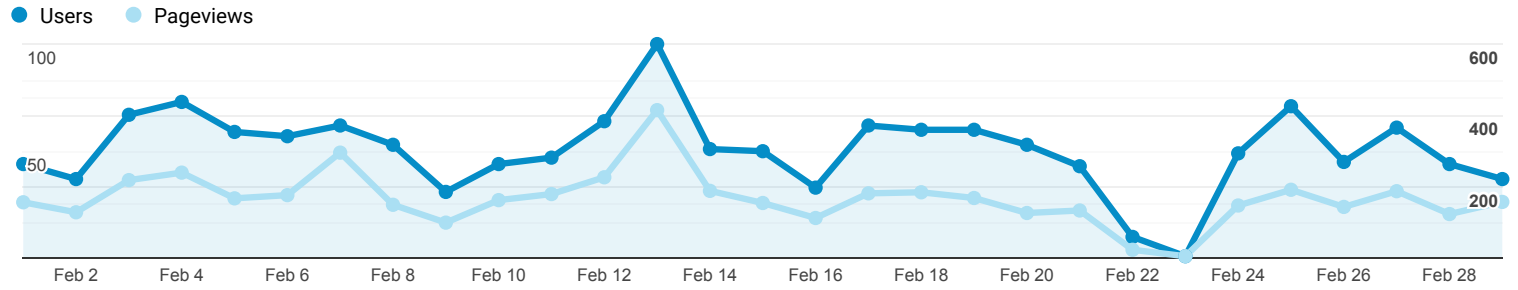

Audience Overview

Feb 1, 2020 - Feb 29, 2020

All Users
100.00% Users

Overview

Users 1,241	New Users 1,089	Sessions 1,733
Number of Sessions per User 1.40	Pageviews 4,859	Pages / Session 2.80
Avg. Session Duration 00:04:03	Bounce Rate 57.59%	

■ New Visitor ■ Returning Visitor

Country	Users	% Users
1. Nigeria	130	10.41%
2. United States	75	6.00%
3. India	67	5.36%
4. Burkina Faso	56	4.48%
5. Benin	56	4.48%
6. Côte d'Ivoire	53	4.24%
7. Senegal	52	4.16%
8. United Kingdom	51	4.08%
9. South Africa	49	3.92%
10. Morocco	41	3.28%

Rows 1 - 100 of 100

Continental

All Users
100.00% Pageviews

Feb 1, 2020 - Feb 29, 2020

Continental

Continent	Pageviews	Sessions	Users
	4,859 % of Total: 100.00% (4,859)	1,733 % of Total: 100.00% (1,733)	1,241 % of Total: 100.00% (1,241)
1. Africa	3,363 (69.21%)	1,128 (65.09%)	800 (64.21%)
2. Europe	633 (13.03%)	185 (10.68%)	164 (13.16%)
3. Asia	462 (9.51%)	252 (14.54%)	148 (11.88%)
4. Americas	378 (7.78%)	149 (8.60%)	117 (9.39%)
5. (not set)	12 (0.25%)	11 (0.63%)	9 (0.72%)
6. Oceania	11 (0.23%)	8 (0.46%)	8 (0.64%)