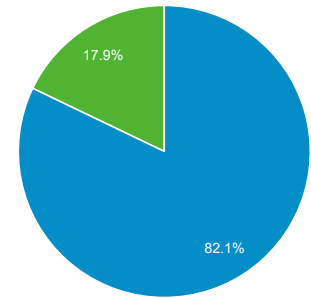

Audience Overview

Aug 1, 2018 - Aug 31, 2018

All Users
 100.00% Users

Overview

Users 949	New Users 891	Sessions 1,339
Number of Sessions per User 1.41	Pageviews 5,437	Pages / Session 4.06
Avg. Session Duration 00:06:46	Bounce Rate 52.28%	

■ New Visitor ■ Returning Visitor

Country	Users	% Users
1. United States	131	13.76%
2. France	96	10.08%
3. Benin	79	8.30%
4. Nigeria	61	6.41%
5. India	49	5.15%
6. Côte d'Ivoire	41	4.31%
7. South Africa	30	3.15%
8. Canada	28	2.94%
9. China	24	2.52%
10. United Kingdom	23	2.42%