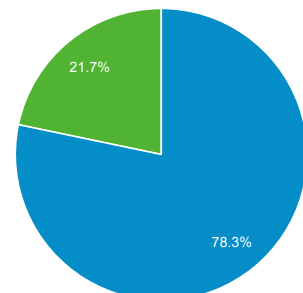

Audience Overview

Apr 1, 2018 - Apr 30, 2018

All Users
100.00% Users

Overview

New Visitor Returning Visitor

Country	Users	% Users
1. United States	55	8.51%
2. Nigeria	45	6.97%
3. Congo - Brazzaville	40	6.19%
4. United Kingdom	38	5.88%
5. South Africa	33	5.11%
6. Benin	27	4.18%
7. Côte d'Ivoire	26	4.02%
8. France	24	3.72%
9. Canada	22	3.41%
10. Cameroon	20	3.10%