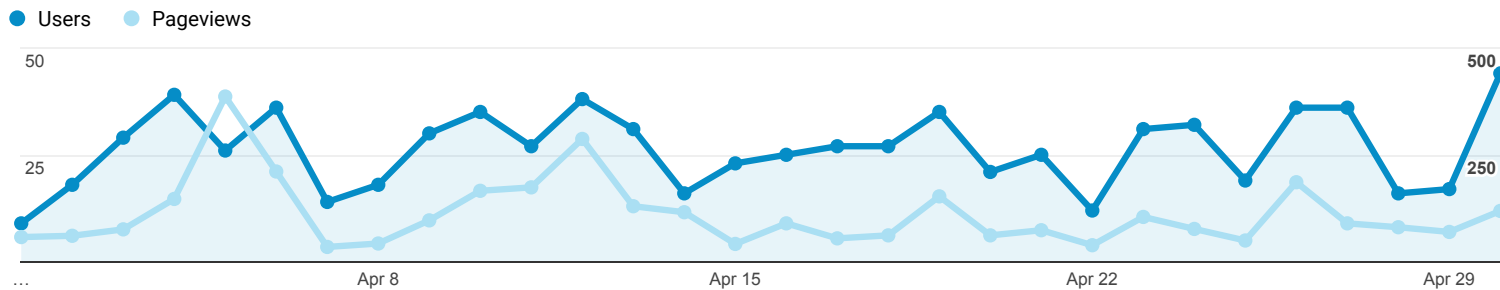

Audience Overview

Apr 1, 2018 - Apr 30, 2018

All Users
100.00% Users

Overview

New Visitor Returning Visitor

Country	Users	% Users
1. United States	55	8.51%
2. Nigeria	45	6.97%
3. Congo - Brazzaville	40	6.19%
4. United Kingdom	38	5.88%
5. South Africa	33	5.11%
6. Benin	27	4.18%
7. Côte d'Ivoire	26	4.02%
8. France	24	3.72%
9. Canada	22	3.41%
10. Cameroon	20	3.10%