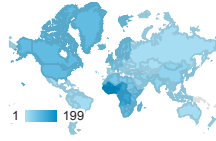

Rows 1 - 84 of 84

Continental

All Users
100.00% Sessions

Apr 1, 2018 - Apr 30, 2018

Continental

Sub Continent	Sessions	Sessions
	910 % of Total: 100.00% (910)	910 % of Total: 100.00% (910)
1. Western Africa	199	21.87%
2. Middle Africa	138	15.16%
3. Northern America	87	9.56%
4. Southern Africa	84	9.23%
5. Eastern Africa	81	8.90%
6. Northern Europe	71	7.80%
7. Northern Africa	56	6.15%
8. Western Europe	49	5.38%
9. Southern Asia	31	3.41%
10. Eastern Asia	30	3.30%