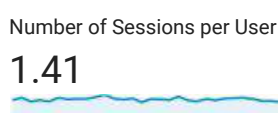

Audience Overview

Apr 1, 2018 - Apr 30, 2018

All Users
100.00% Users

Overview

New Visitor Returning Visitor

Country	Users	% Users
1. United States	55	8.51%
2. Nigeria	45	6.97%
3. Congo - Brazzaville	40	6.19%
4. United Kingdom	38	5.88%
5. South Africa	33	5.11%
6. Benin	27	4.18%
7. Côte d'Ivoire	26	4.02%
8. France	24	3.72%
9. Canada	22	3.41%
10. Cameroon	20	3.10%